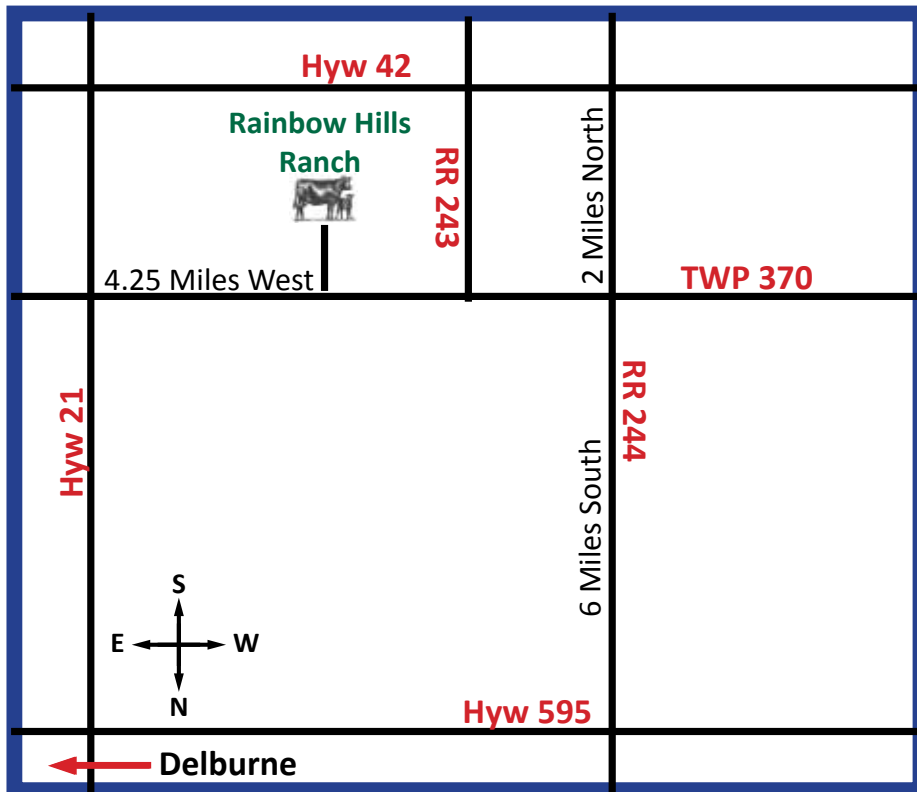

If you wish to purchase but can't attend call Lauris or Warren Beck, we would be glad to assist you
Satisfaction Guaranteed

Lauris and Marilyn Beck
Warren and Carmen Beck
Warren's Cell
Carmen's Cell

(403) 749-2546
(403) 749-2953
(403) 391-3753
(403) 391-9385