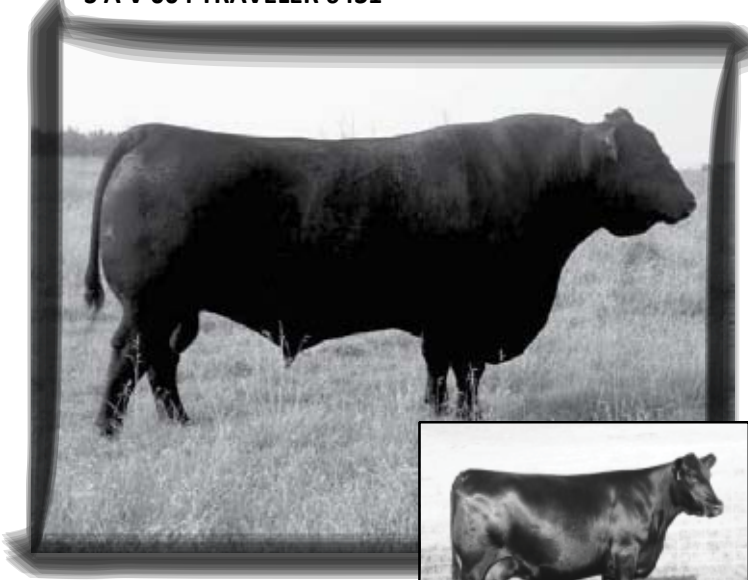

B C C BUSHWACKER 41-93 AMF NHF CAF
S A V RUBY 2366
S A V RUBY 4207 14739218

**BW: 74 lbs . Adj 205D Wt: 940 lbs . Adj 365D Wt: 1507 lbs .
EPDS: BW: +2.6 WW: +55 YW: +101 Milk: +21**

This is Rudy's fifth calf crop and we are again excited to offer this outstanding group of offspring to you. They all possess extra thickness awesome phenotype and a very eye catching style to them. His influence is very evident throughout the sale offering. Also to note we have not sold any bulls off the farm.