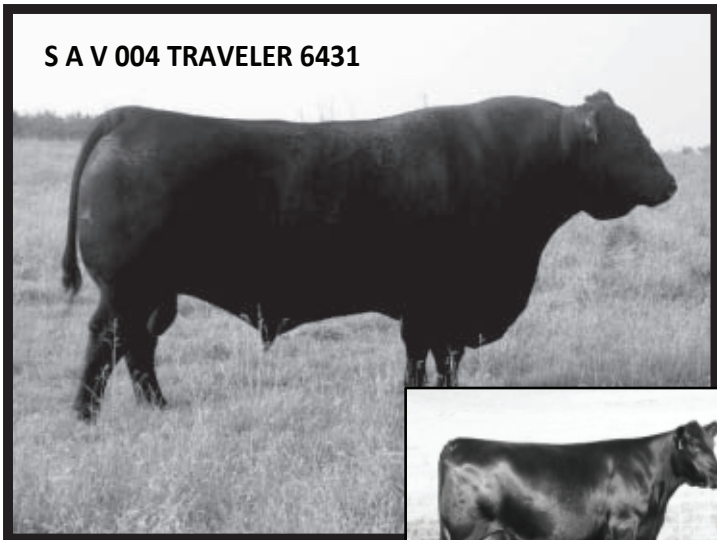

REF
SIRE

S A V 004 TRAVELER 6431S

IMP 6431S #1418225 MARCH 26 2006

SITZ TRAVELER 8180 AMF NHF CAF
S A V 8180 TRAVELER 004 (1421804) AMF NHF CAF
BOYD FOREVER LADY 8003

G D A R TRAVELER 71 AMF NHF CAF
SITZ EVERELDA ENTENSE 1137
A A R NEW TREND
S V F FOREVER LADY 57D
PARAMONT AMBUCH 2172 AMF NHF CAF
R C ANITA T BANDO
S A F 598 BANDO 5175# AMF CAC
S A V RUBY 6031

B C C BUSHWACKER 41-93 AMF NHF CAF
S A V RUBY 2366
S A V RUBY 4207 14739218

**BW: 74 lbs . A dj 205D Wt: 940 lbs . A dj 365D Wt: 1507 lbs .
EPDS: BW:+3.1 WW:+56 YW:+98 Milk:+9**

This is Rudy's fifth calf crop and we are again excited to offer this outstanding group of offspring to you. They all possess extra thickness awesome phenotype and a very eye catching style to them. His influence is very evident throughout the sale offering. Also to note we have not sold any bulls off the farm.

REF
SIRE

RAINBOW HILLS INTRICATE 140X

VWB 140X #1582748 March 12 2010

TC STOCKMAN
TC STOCKMAN 365 (876845)
TC PRIDE 0014

LEACHMAN PROMPTER AMF NHF
TC JESTRESS 6004
V D A R NEW TREND 315 AMF NHFCA
TC PRIDE 8013
ONEILLS EXON
CUDLOBE JANGLES 10U
SIR WILLIAMS SANTANA 998C
ERICA OF ALJON 9L

CUDLOBE EXON 35C
BDM BLUE LADY ERICA 126'95 (826214)
BAR DOUBLE M BLUE LADY ERICA 1

**BW: 100lbs Adj 205D Wt:787 lbs Adj 365D Wt:1172 lbs
EPDS BW:+8.0 WW:+42 YW:+61 Milk:+20**

Rainbow Hills Intricate140X is out of the great herd sire TC Stockman 365. These progeny offered in this sale will be his first offspring and what a set of bulls he has left us. His females are outstanding as well which we have retained in the replacement pen. We bought some embryos from Wes Merrill and Intricate is one the other in the replacement pen.

He is a big scrotal bull, lots of hair, has a excellent temperament and his calves all have lots of eye appeal to them.

PEAK DOT IRON MOUNTAIN 937X

PDAR 937X #1588963 March 17 2010