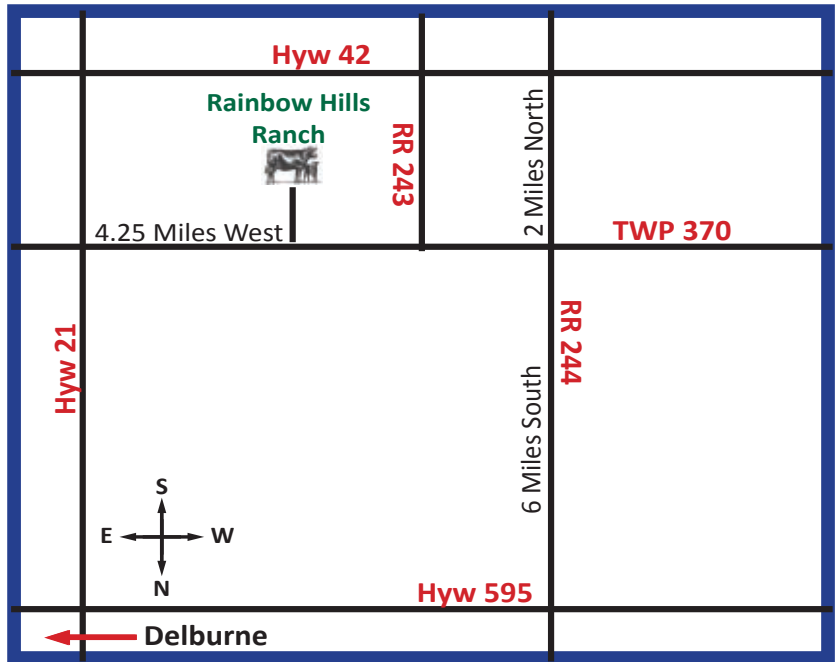

Black Angus Bull Sale

Lots 1-31 Yearling Bulls
Lots 32-42 Two Year Old Bulls

Thursday April 3, 2014
Sale starts at 1:00 P.M.
Held at the Rainbow Hills Ranch

This Symbol denotes Elite Sire status
This Symbol denotes Cow Sire status

Auctioneer Brent Carey (403) 650-9028
Ringman Dennis Ericson (780) 352-7630
Dean Edge (403) 704-0280

COMPLEMENTARY LUNCH 11:30 A.M.

Livestock Insurance: An insurance representative will be present on Sale Day.

Keep & Feed Program: Rainbow Hills Ranch will keep bulls until May 1st, 2014 at no cost on the condition that you insure your bulls. After May 1st, 2014 there will be a $2.00 per day charge to the purchaser.

Terms and Conditions: Cattle will sell according to the terms and conditions of the Canadian Angus Association.
Terms of Sales: Cash or cheque, payable to clerk of the sale. Release shall not be given unless satisfactory settlement has been made with the seller.

U.S. Funds: Shall be accepted at the rate of exchange current on Sale Day.

Trucking and Delivery: Free delivery to central points Bring your trailer on sale day and get $50.00 off of your purchase.

Food: Lunch begins at 11:30 am.

Sale Location: Sale will be held at Rainbow Hills Ranch

If you wish to purchase but can't attend call Lauris or Warren Beck, we would be glad to assist you Satisfaction Guaranteed

Lauris and Marilyn Beck (403) 749-2546
Warren and Carmen Beck (403) 749-2953
Warren's Cell (403) 391-3753

Breeding Guarantee

In the event that your bull is a non-satisfactory breeder the seller will not under any circumstances be responsible for more than original selling price of any bull sold in the sale. The consignors will not provide replacement or credit for physical or mismanagement.

Sight Unseen Purchase Plan

We would like you to attend the sale, but if you cannot attend, you can have Warren or Carmen Beck personally handle your purchase. On Sale Day call Warren at (403)391-3753 with your specific's and they will handle your request. We guarantee full satisfaction or you don't own them. All animals that are offered in the sale come with Rainbow Hills Ranch full guarantee of soundness and quality