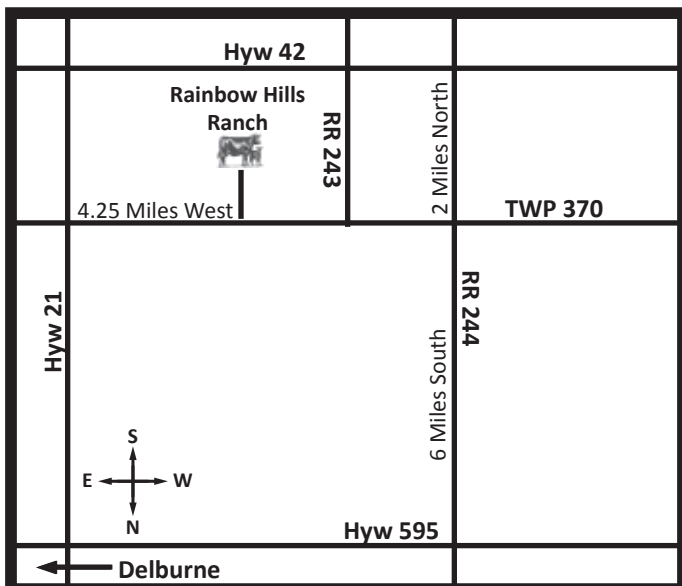

DJH

Welcome to the Rainbow Hills Ranch Bull Sale, April 2, 2015 at the ranch. Four generations of Becks have raised the "Cattlemens Kind" of cattle and here is your opportunity to insert this positive influence in your herd.

The Becks have always been extremely selective in purchasing their herd sires or buying semen on the best bulls in the business. The bulls selected from this sale have worked extremely well in the herds they have gone into, these are cattle bred by real cattlemen and sold to real cattlemen in the real world.

Remember the Rainbow Hills user friendly guarantee, they offer you the first year breeding guarantee that will assist you for the first 90 days of the breeding season if you should have a injury.

This is an excellent offering, and I am proud to be working with the Becks. If you have any questions concerning this great offering or if I can be of assistance in anyway please feel free to call. If you can't make the sale, I am available to describe the cattle, assist in selections and buy on order if required.

Hope to see you at the sale, enjoy the great hospitality, study the offering and make a great investment in top quality Angus seed stock.

Doug Henderson
PH (403) 782-3888 CELL (403) 350-8541
Douglas J Henderson & Associates Ltd.